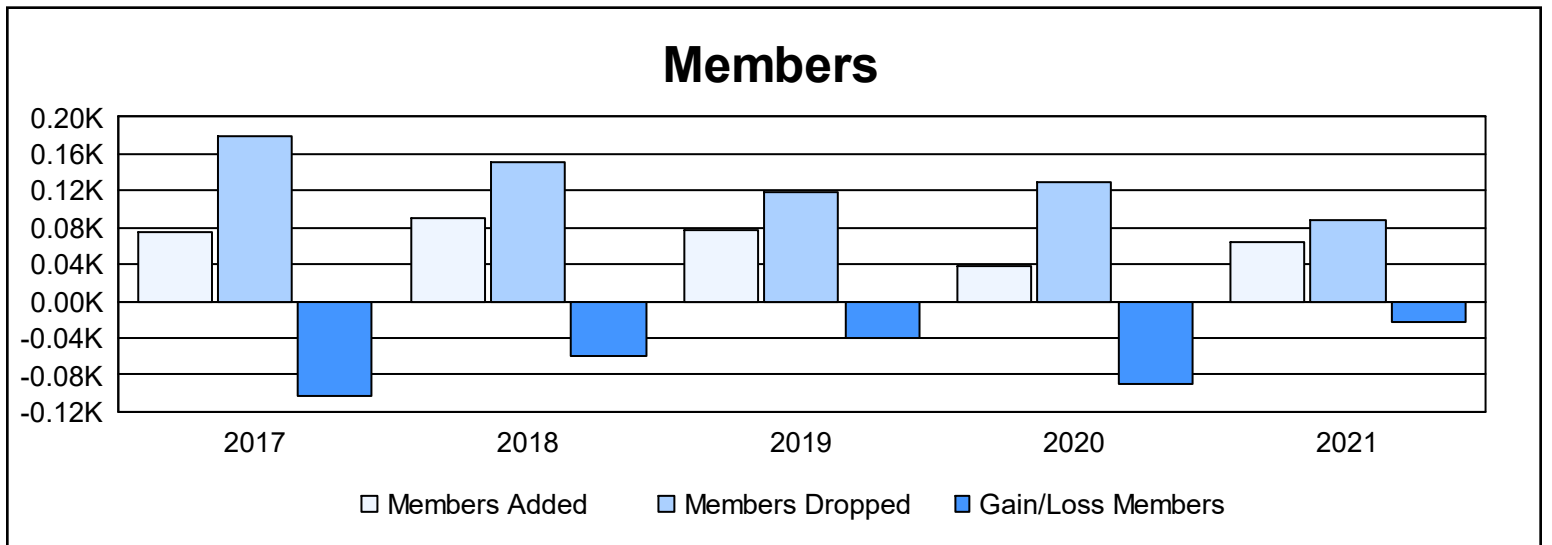

Year	New Clubs	Dropped Clubs	Gain/ Loss Clubs	New Members	Charter Members	Reinstate Members	Transfer Members	Total Member Added	Total Members Dropped	Gain/ Loss Members
2016-2017	0	2	-2	66	0	3	7	76	180	-104
2017-2018	0	1	-1	83	0	4	3	90	150	-60
2018-2019	0	0	0	69	1	2	6	78	119	-41
2019-2020	0	2	-2	34	1	3	1	39	129	-90
2020-2021	0	2	-2	48	0	10	6	64	87	-23
<b>Average</b>	<b>0</b>	<b>1</b>	<b>-1</b>	<b>60</b>	<b>0</b>	<b>4</b>	<b>5</b>	<b>69</b>	<b>133</b>	<b>-64</b>

### Membership Composition June 2021 Cumulative